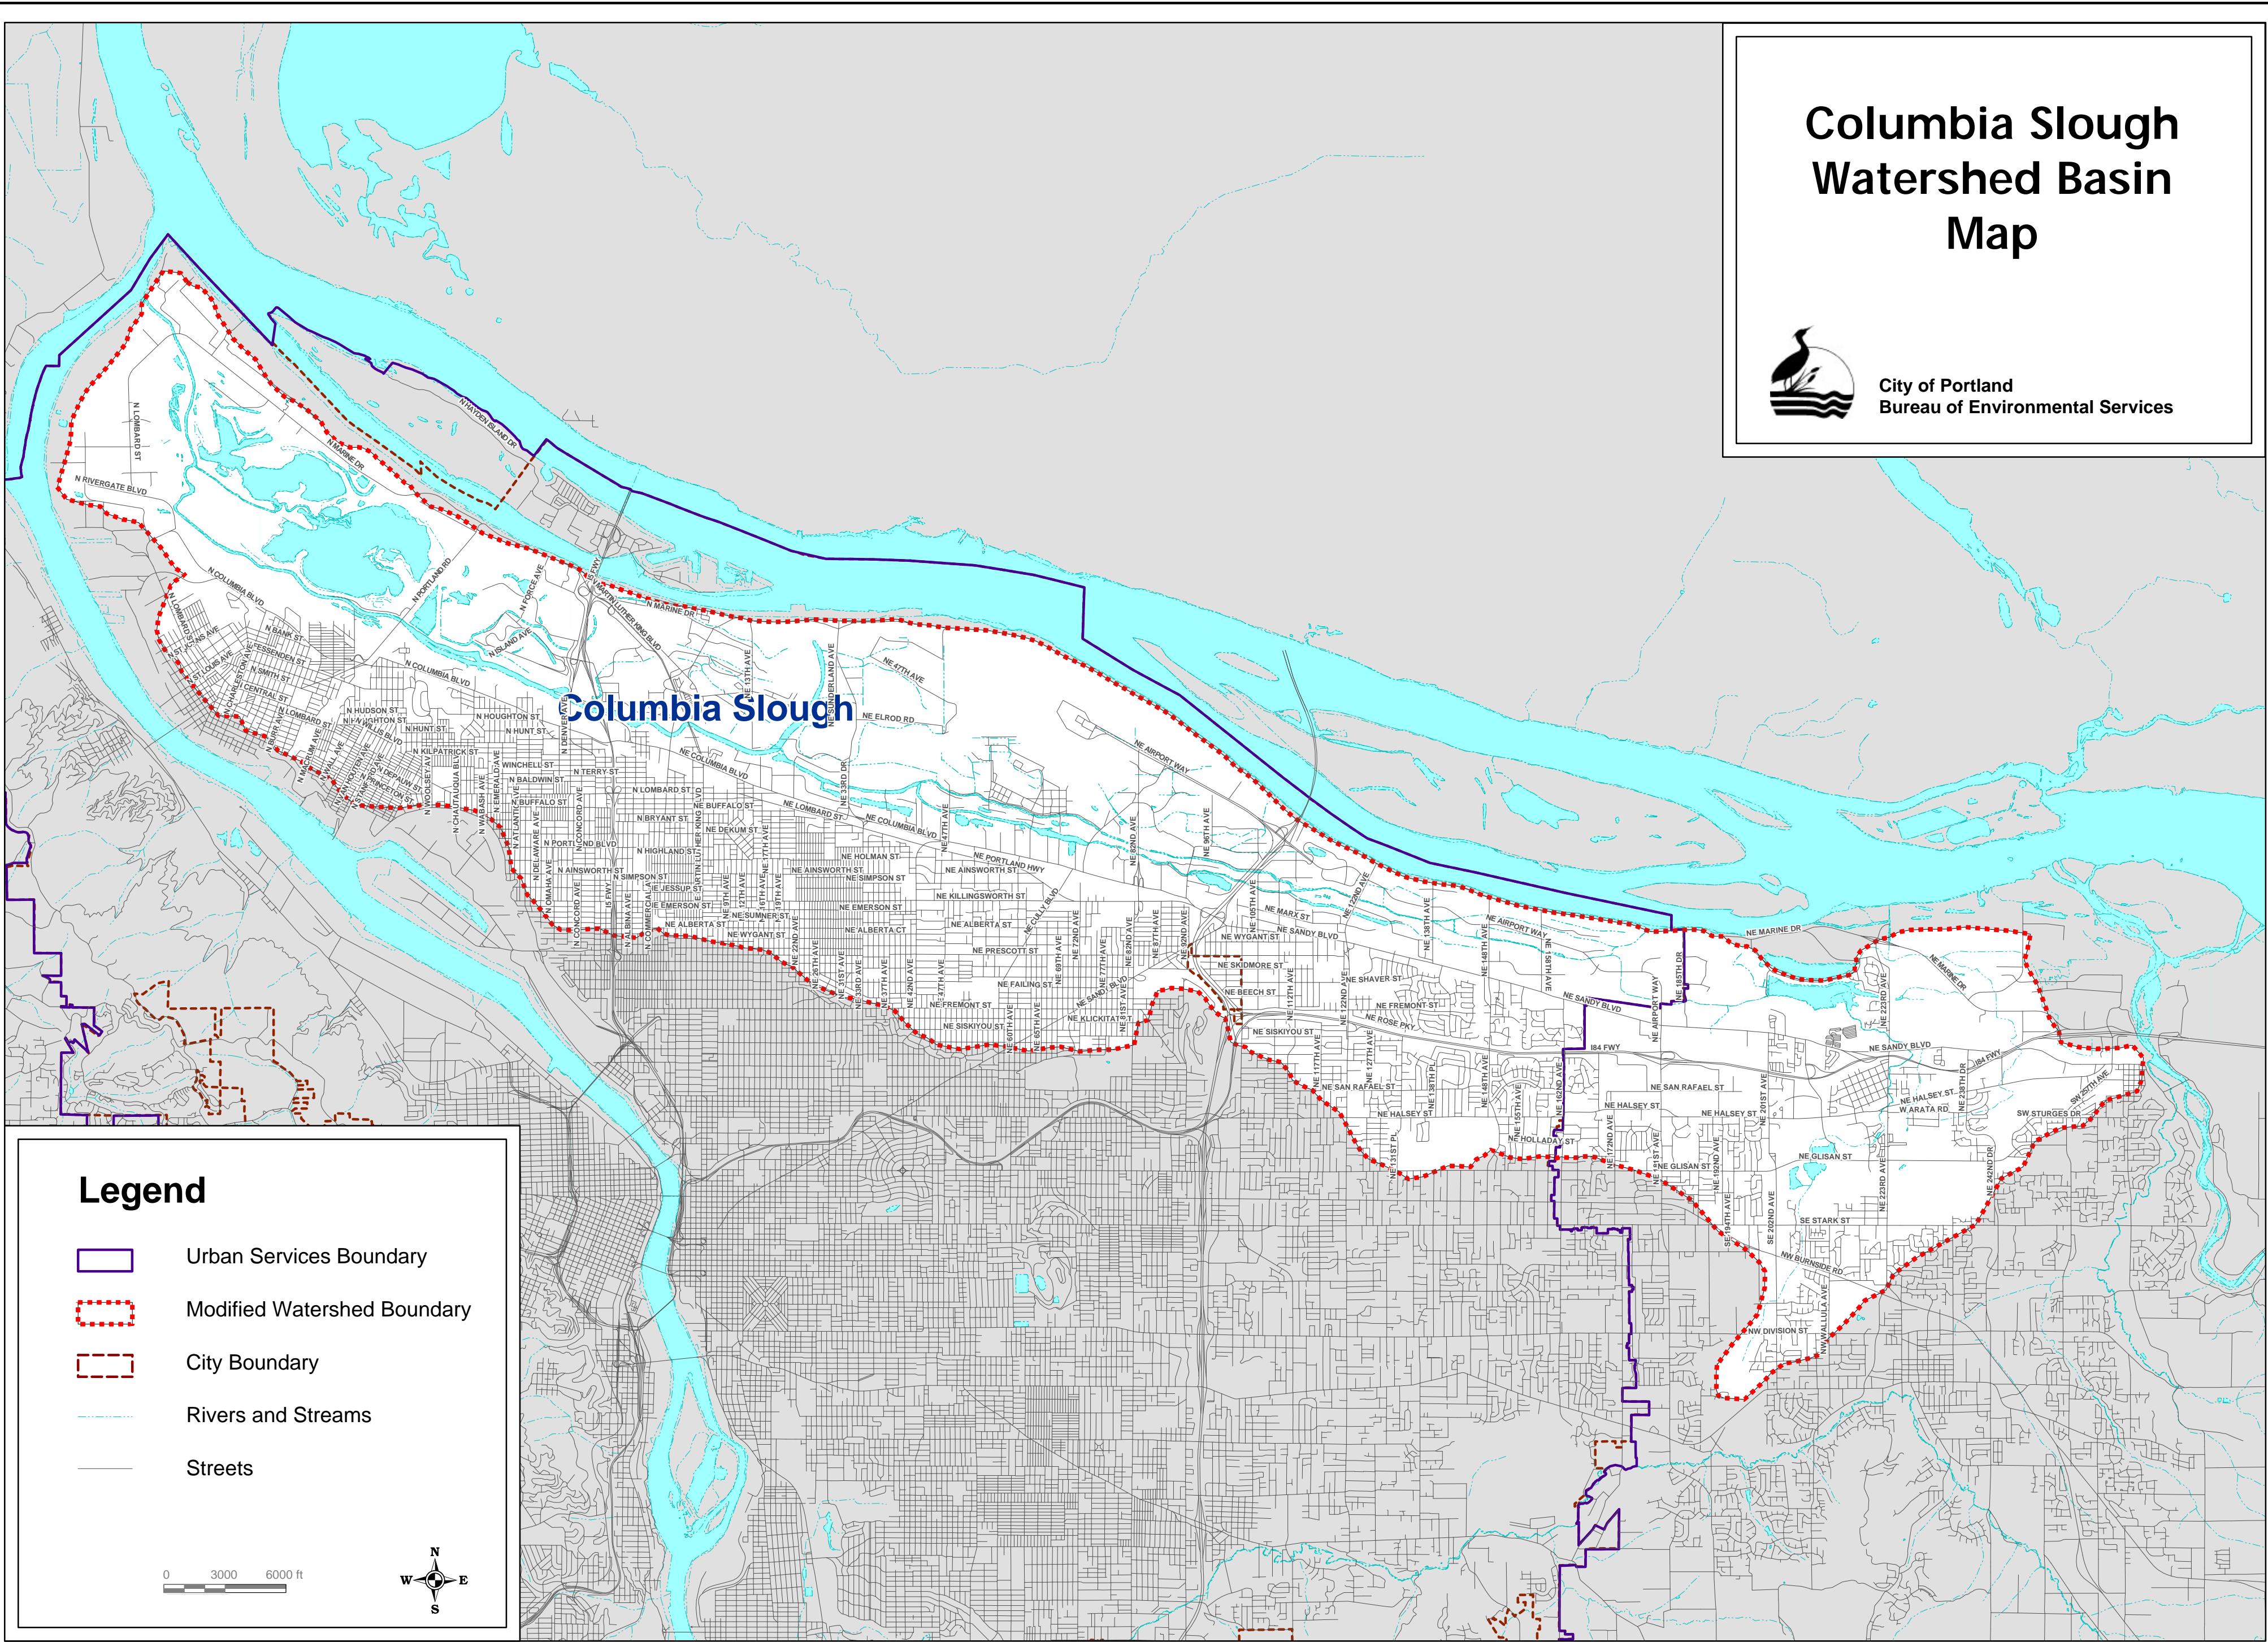

Columbia Slough Watershed Basin Map

City of Portland
Bureau of Environmental Services

Legend

-  Urban Services Boundary
-  Modified Watershed Boundary
-  City Boundary
-  Rivers and Streams
-  Streets

0 3000 6000 ft