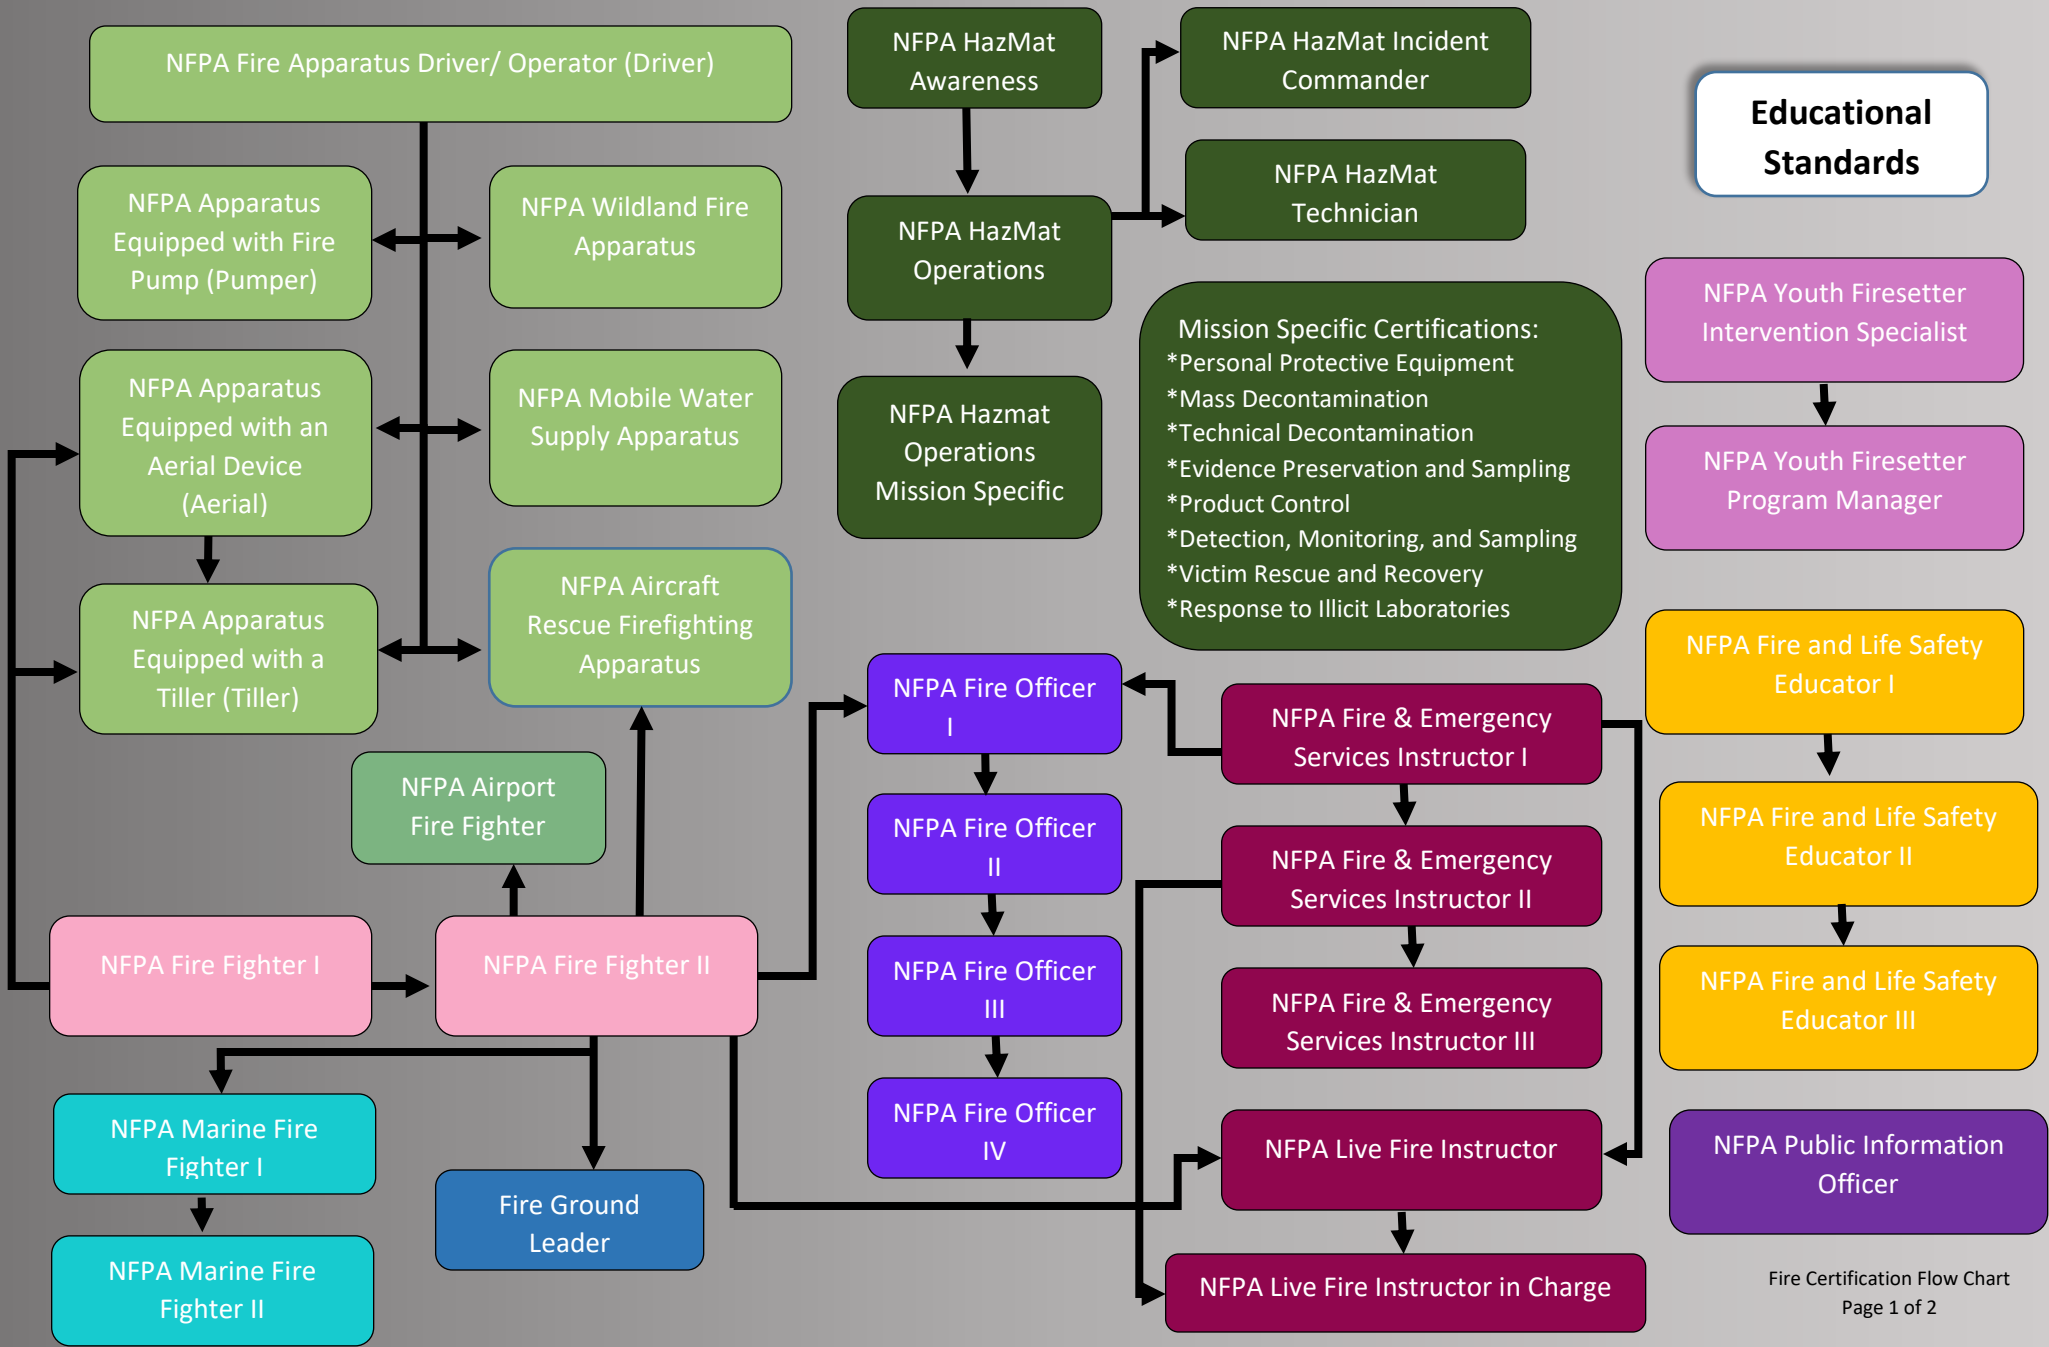

# Department Of Public Safety Standards and Training

## Fire Certification Flow Chart

### Specialty Areas

Urban Search and Rescue

Rescue Technician  
Prerequisite for all certifications below

Medical Technician

Search Technician

Rigging Technician

NFPA Rescue-Operations Level

NFPA Rope Rescue-  
Technician Level

Felling Boss, Single  
Resource (FELB)

Firing Boss, Single  
Resource (FIRB)