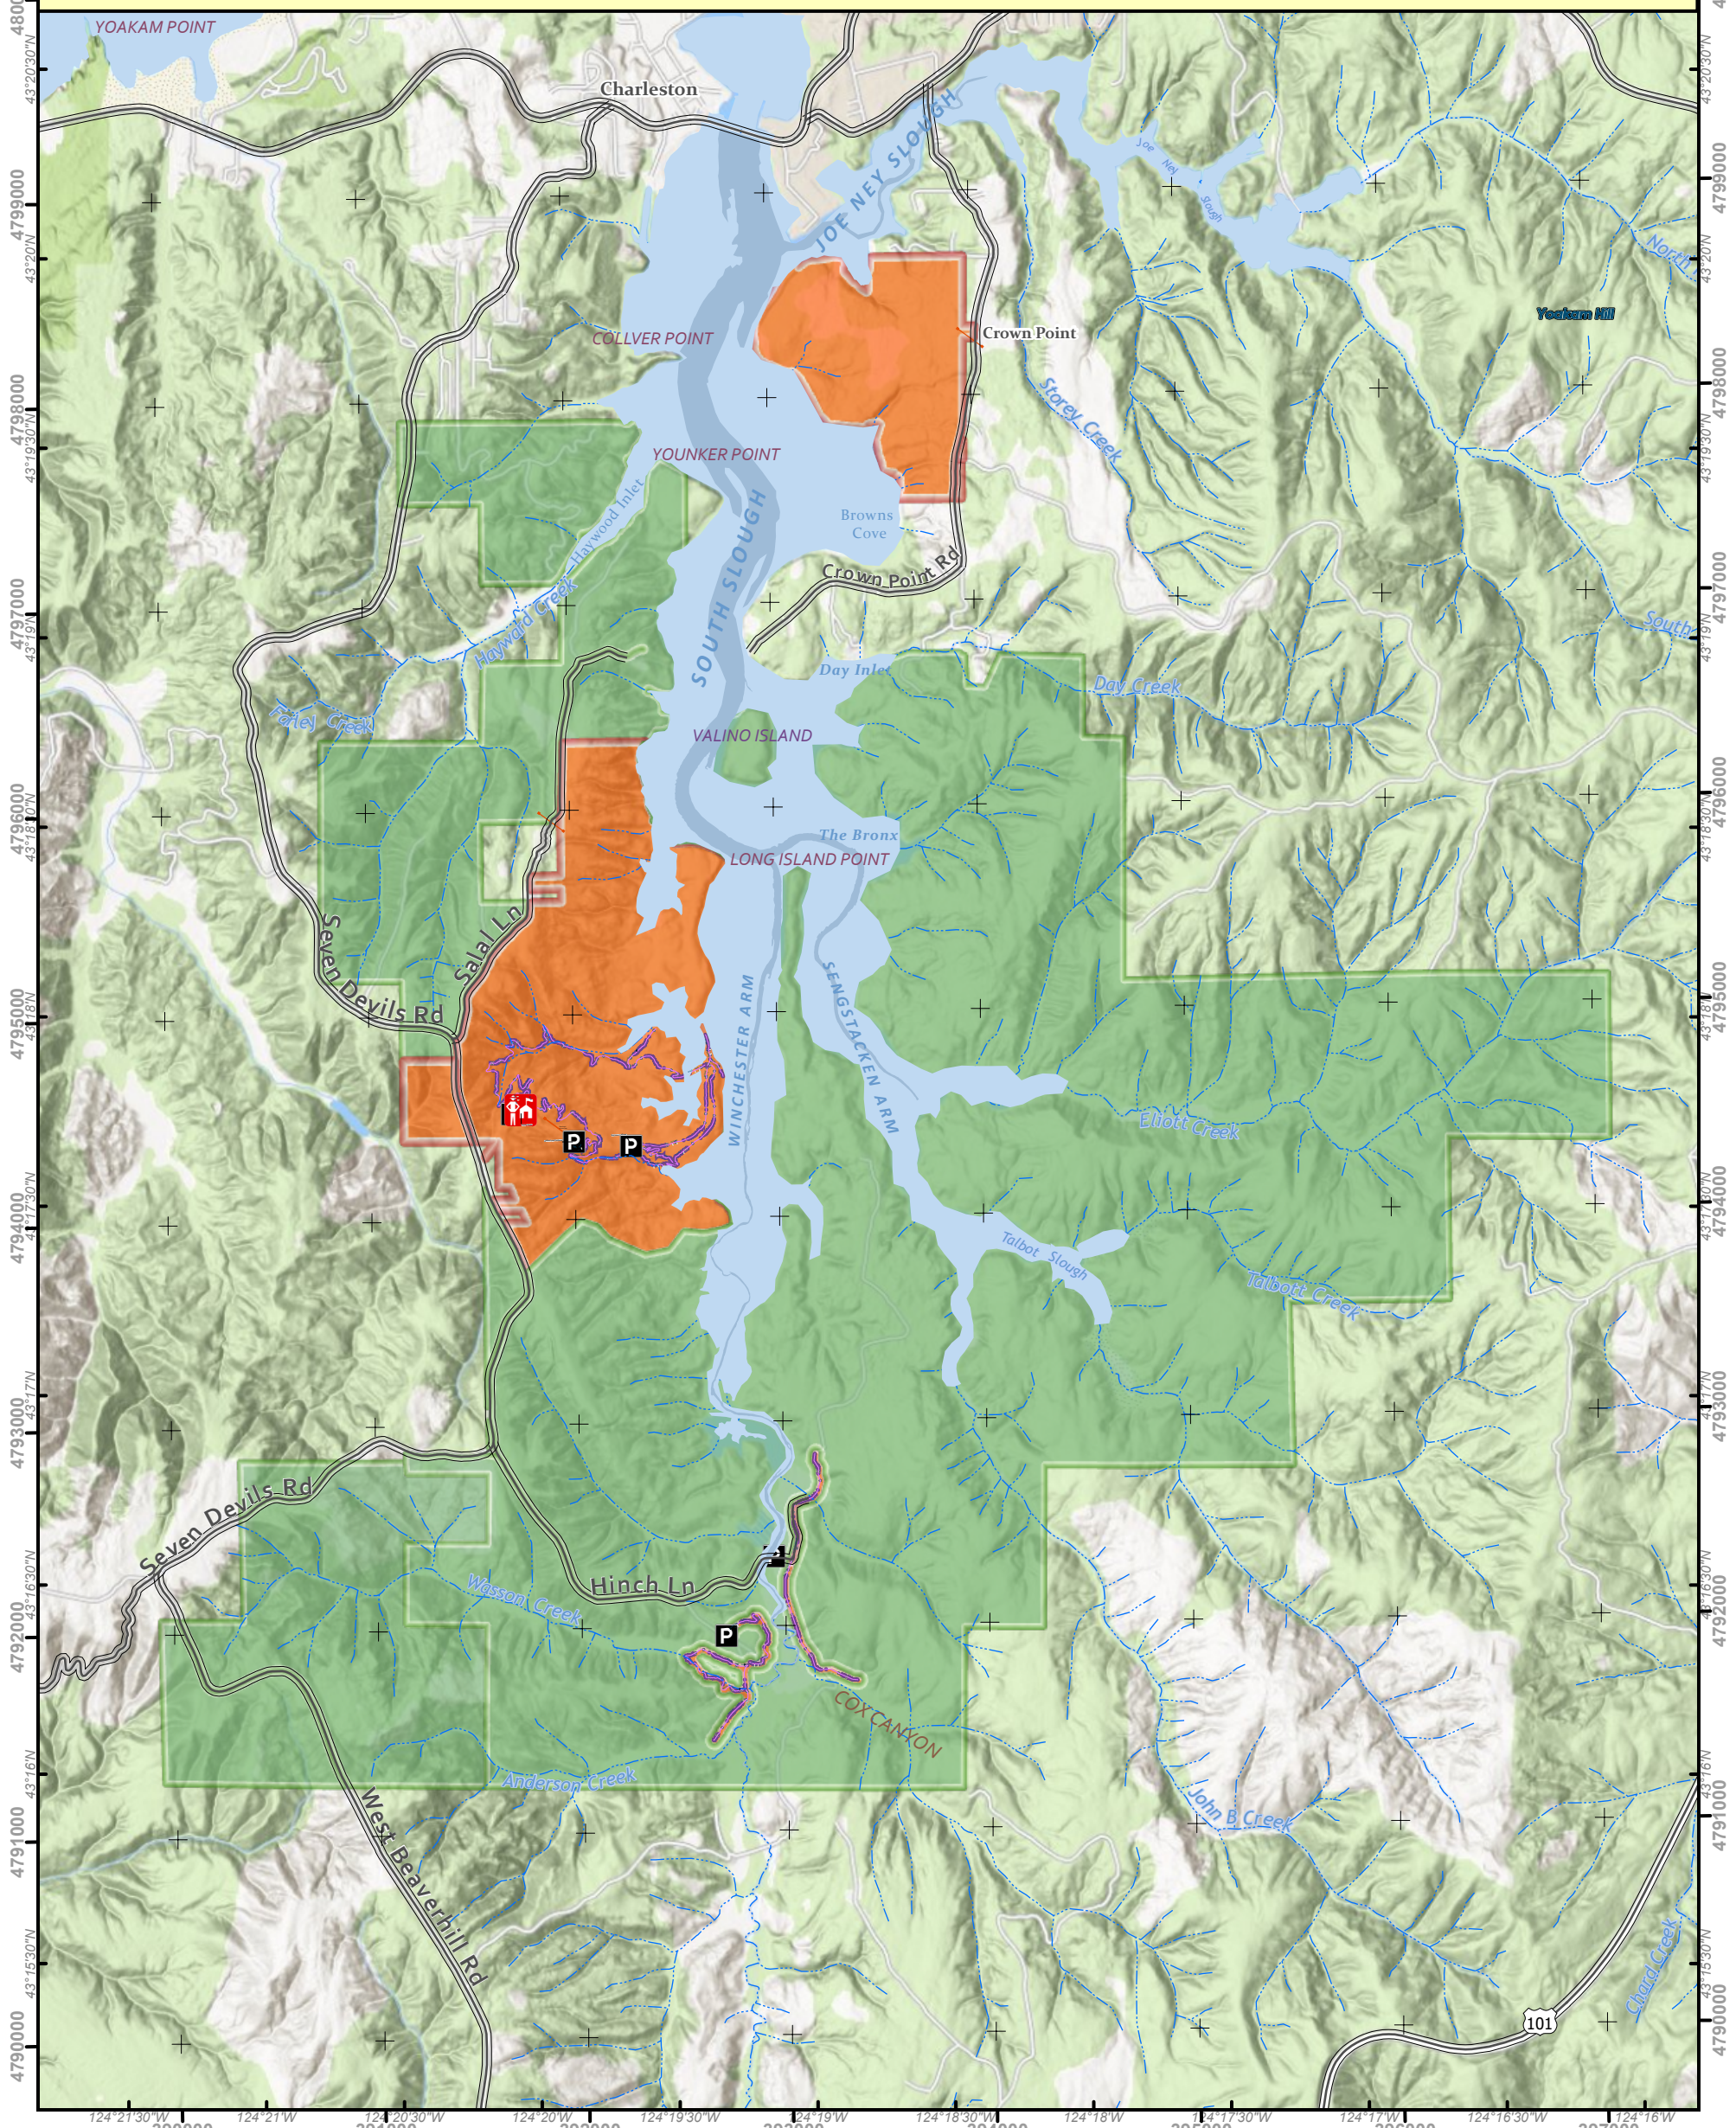

# South Slough Reserve Hunting Map

**Please be advised the following activities are prohibited:**

- Hunting within 100 feet of trails
- Dumping of carcasses along roads or trails
- Target shooting
- Baiting or trapping of any kind
- Overnight use of the Reserve (including blinds or camping)
- Fires
- Motorized travel off designated roads
- Pack animal use
- Commercial harvesting (mushrooms, cedar boughs, bait, etc.)

Hunters must hold appropriate license, tag or permit from ODFW.

Boat users, please be aware that the Reserve is a No Wake Zone.

1 in. = 0.7 mi.

Scale: 1:44,000

- |                       |                   |
|-----------------------|-------------------|
| <b>Hunting Status</b> | Roads             |
| Closed                | Reserve Trails    |
| Open                  | Low Tide Channels |
| Visitor Center        | High Tide Channel |
| Parking               | Streams           |
| Gate                  |                   |
| Launch Site           |                   |

Coordinates shown in:  
Geographic, Datum: WGS84,  
Units: degrees, minutes, seconds  
UTM Zone 10, Datum: NAD83, Units: meters

Questions? Please call (541)-888-5558