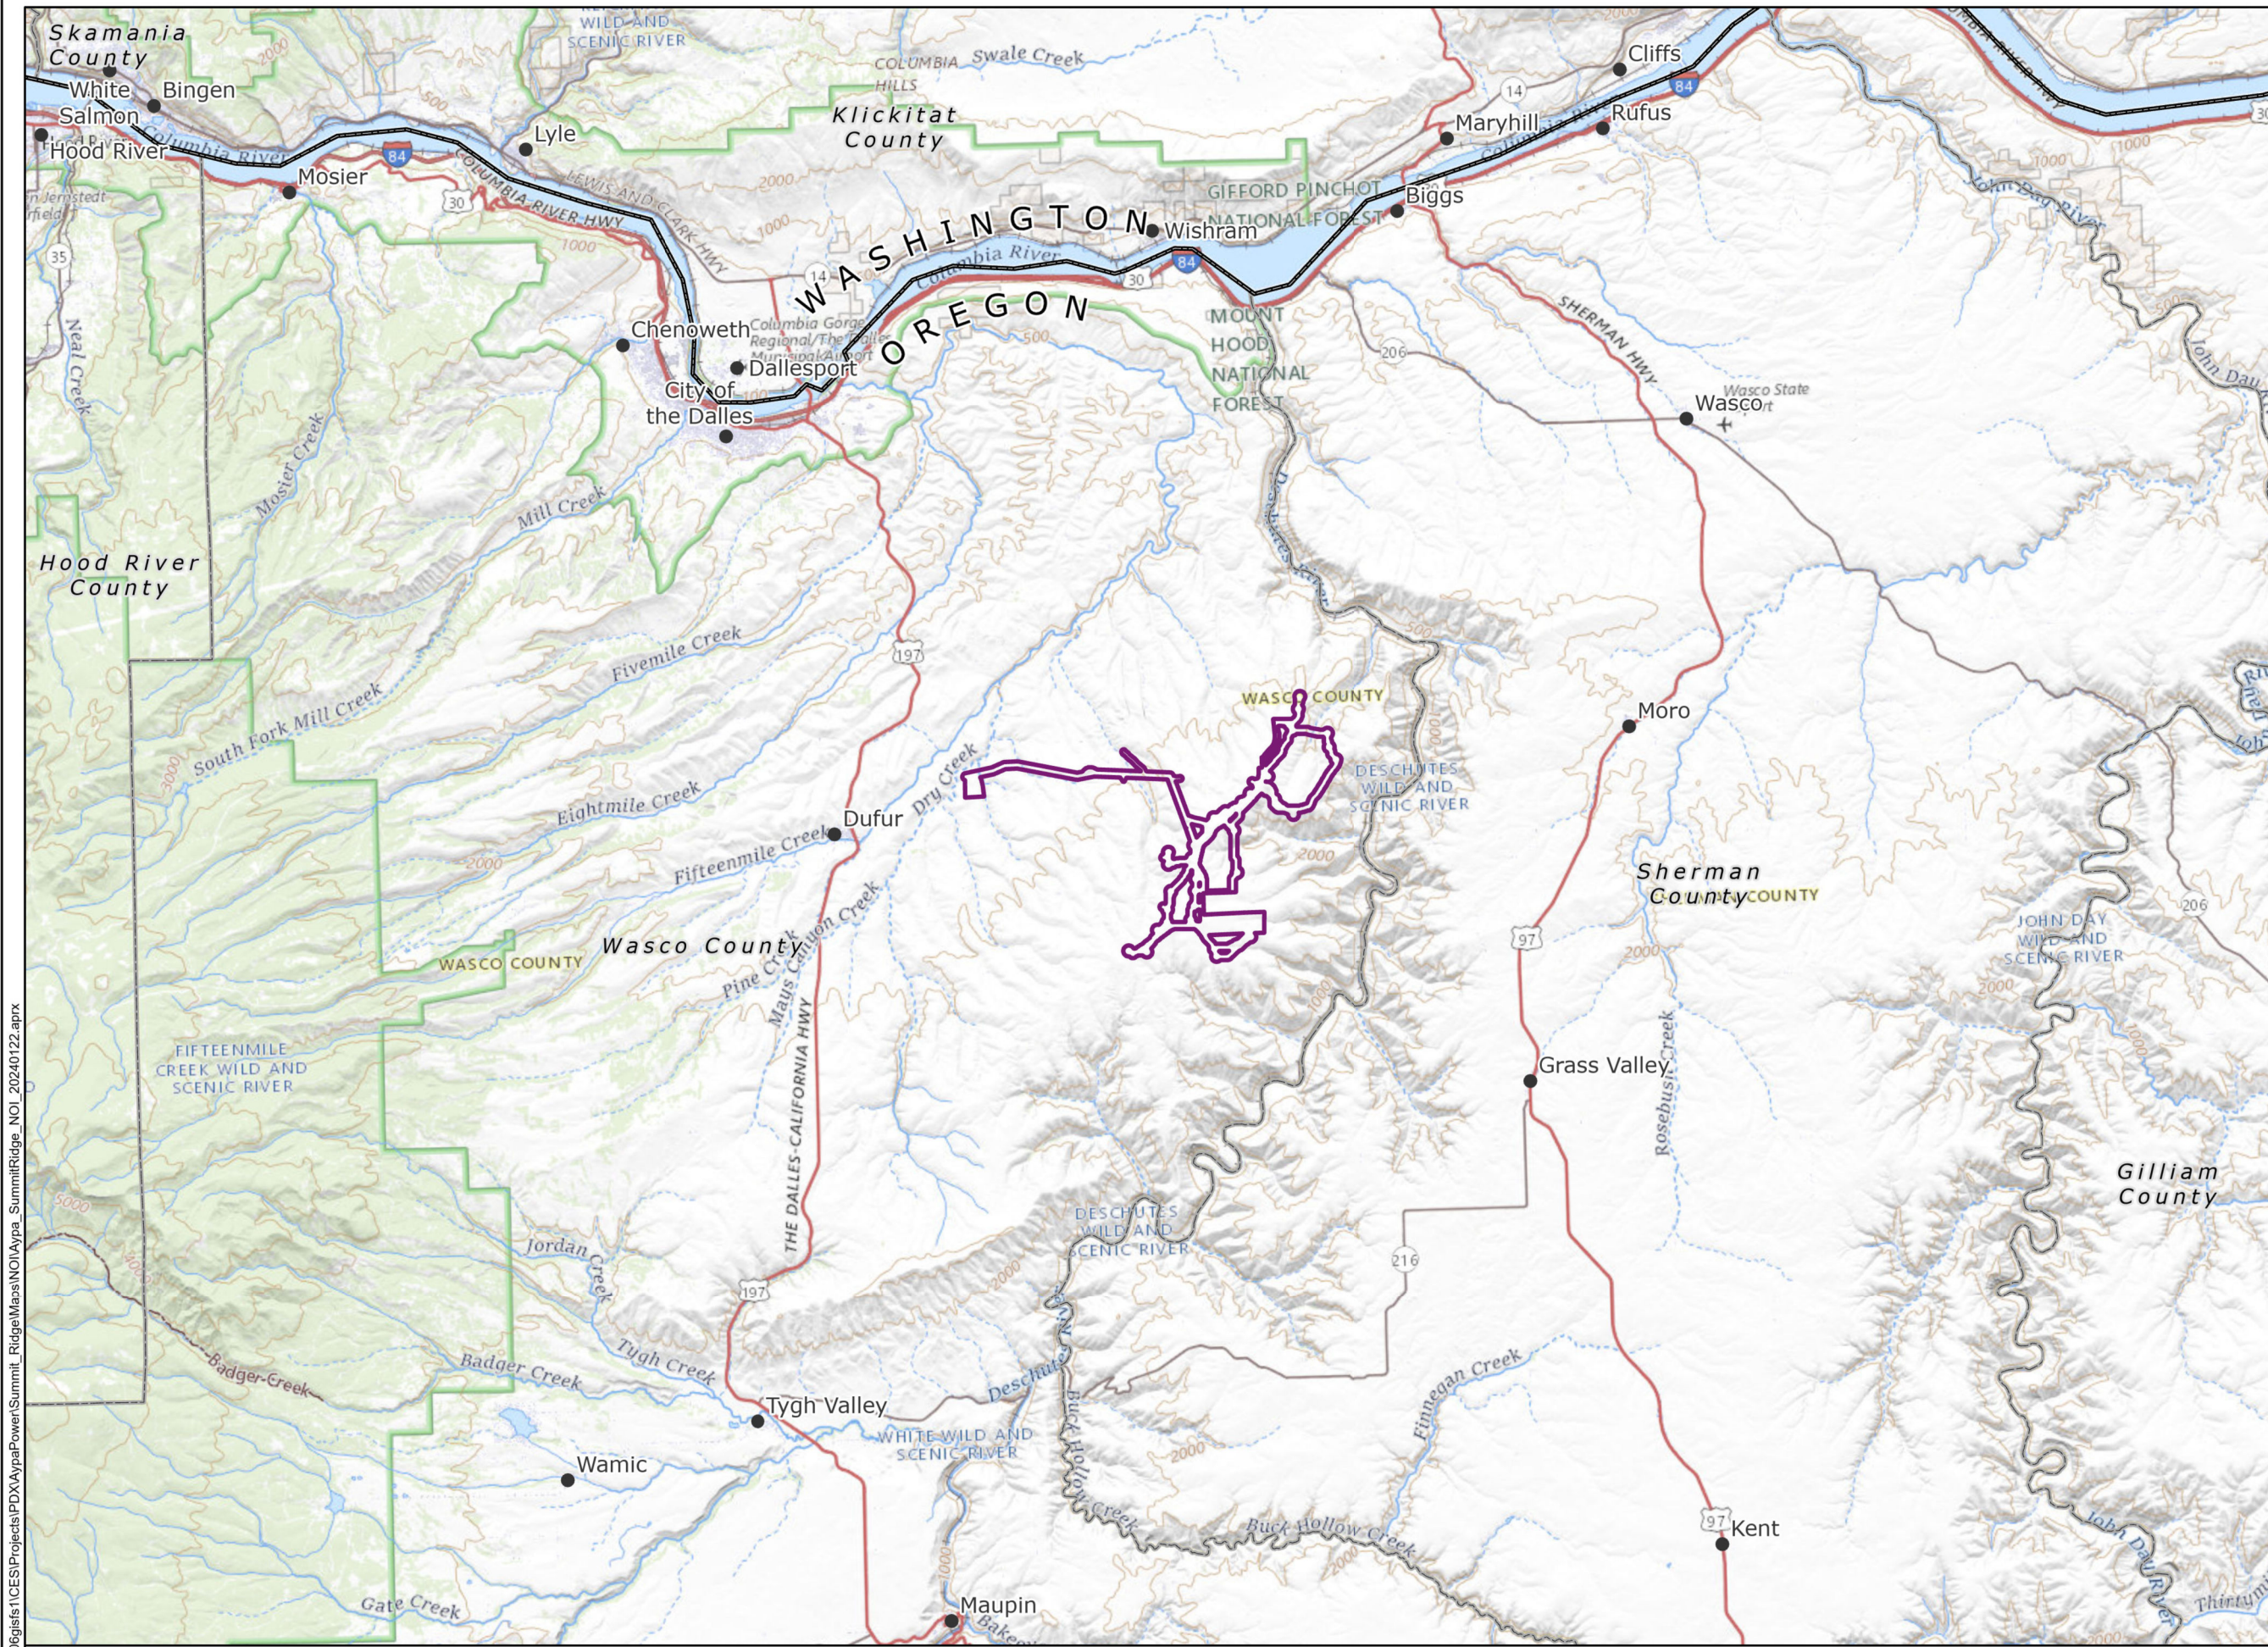

# Summit Ridge Renewable Energy Facility

## Figure 1 Vicinity Map

WASCO COUNTY, OR

-  Proposed Site Boundary
-  City/Town
-  State Boundary
-  County Boundary

\\cass706\gis\1\ICES\Projects\PD\X\MapPower\Summit\_Ridge\Map\NOI\Map\_SummitRidge\_NOI\_20240122.aprx