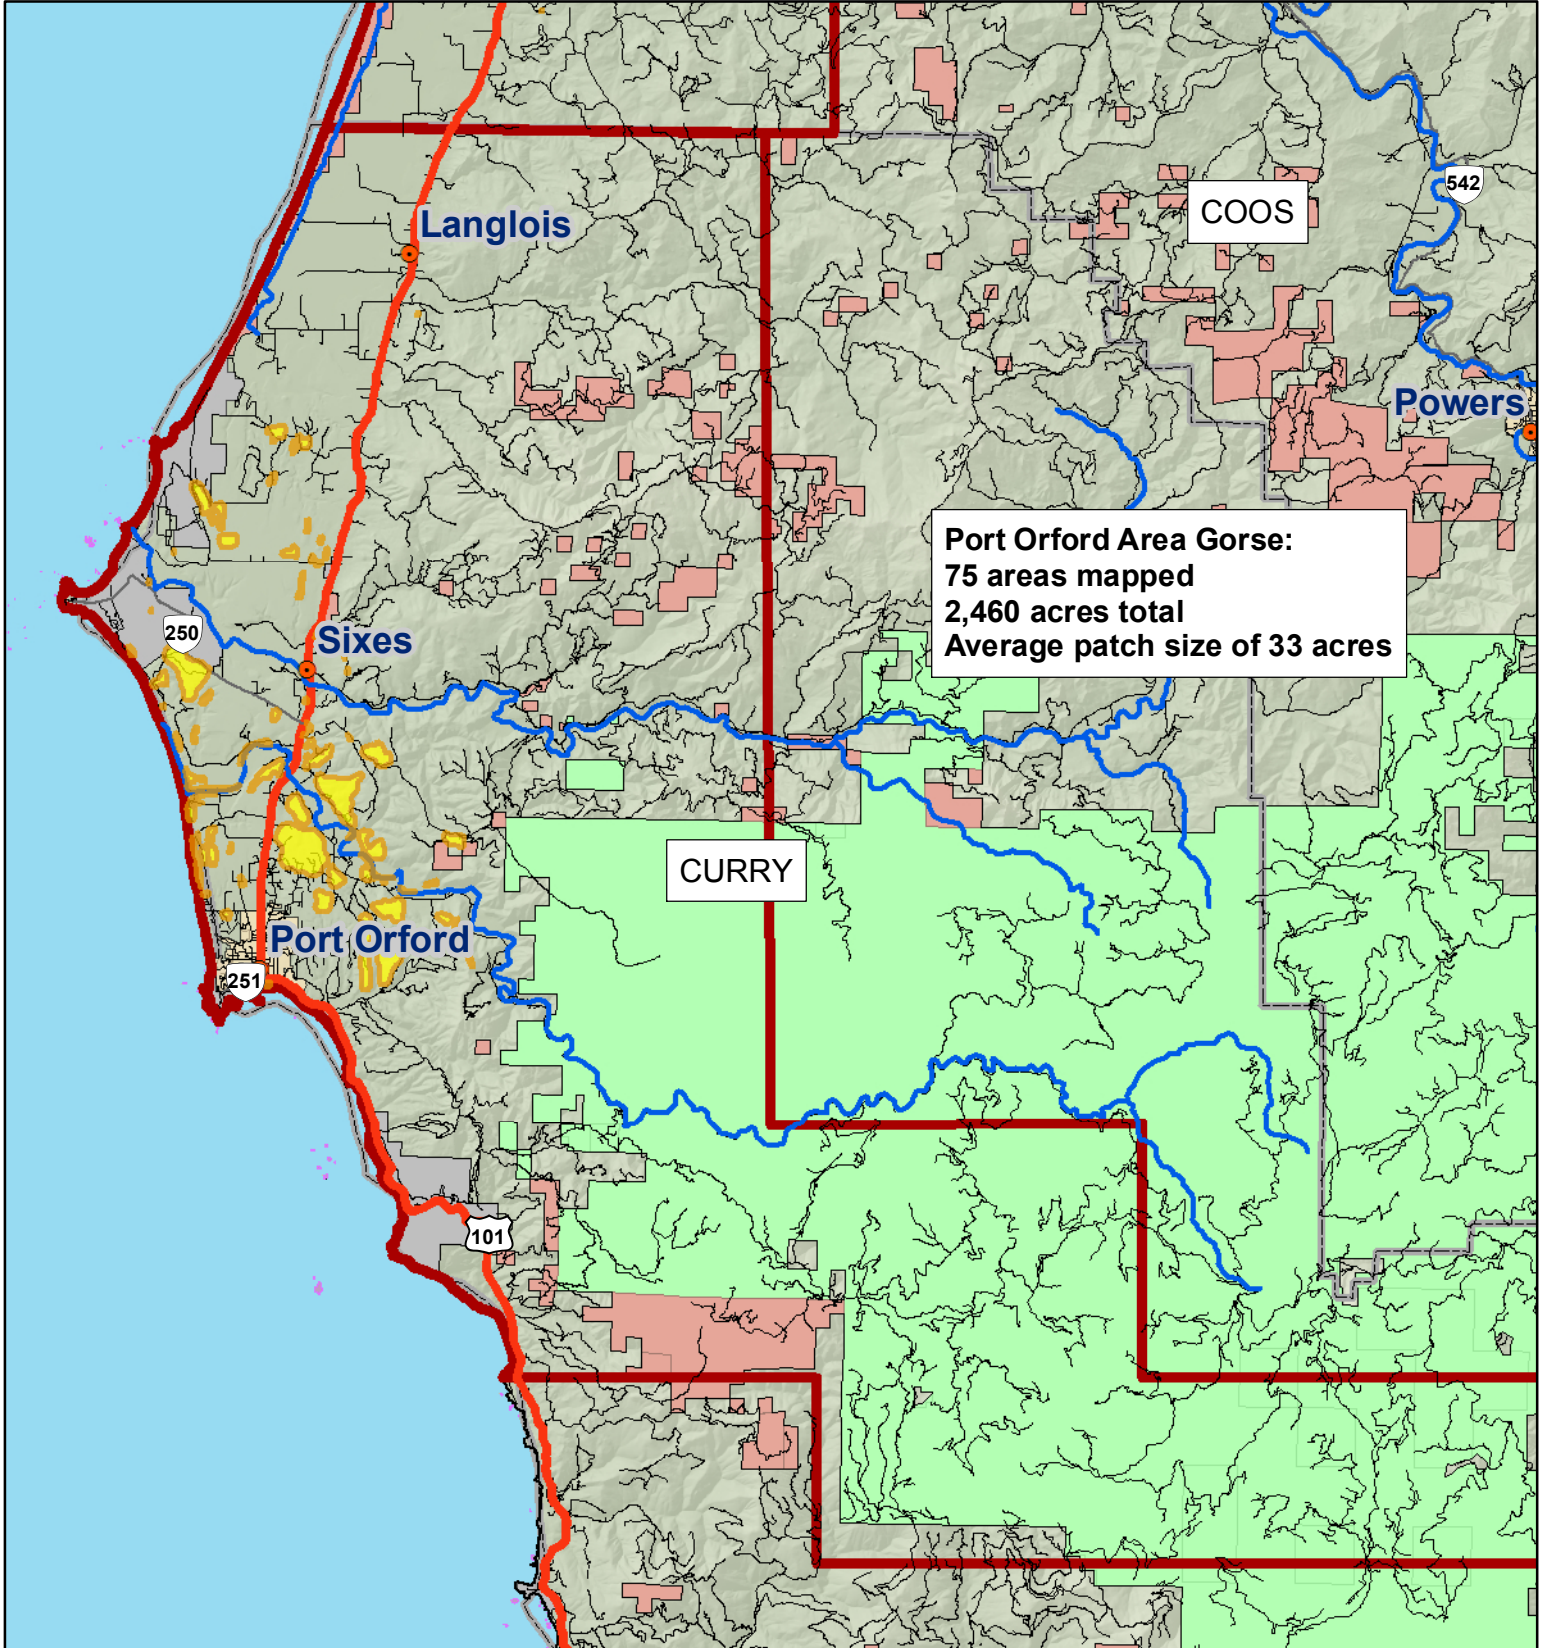

Port Orford Area Gorse Survey Block

Port Orford Area Gorse:
 75 areas mapped
 2,460 acres total
 Average patch size of 33 acres

- Mapped Gorse Patches
 - Survey Area
 - Towns
 - Rivers
 - City Limits
 - County 100K
 - US Bureau of Land Management
 - Local Government
 - Oregon Parks and Recreation
 - Private
 - US Forest Service
 - US Fish and Wildlife Service
- Highways**
- Route Type**
- US Highway
 - State Highway