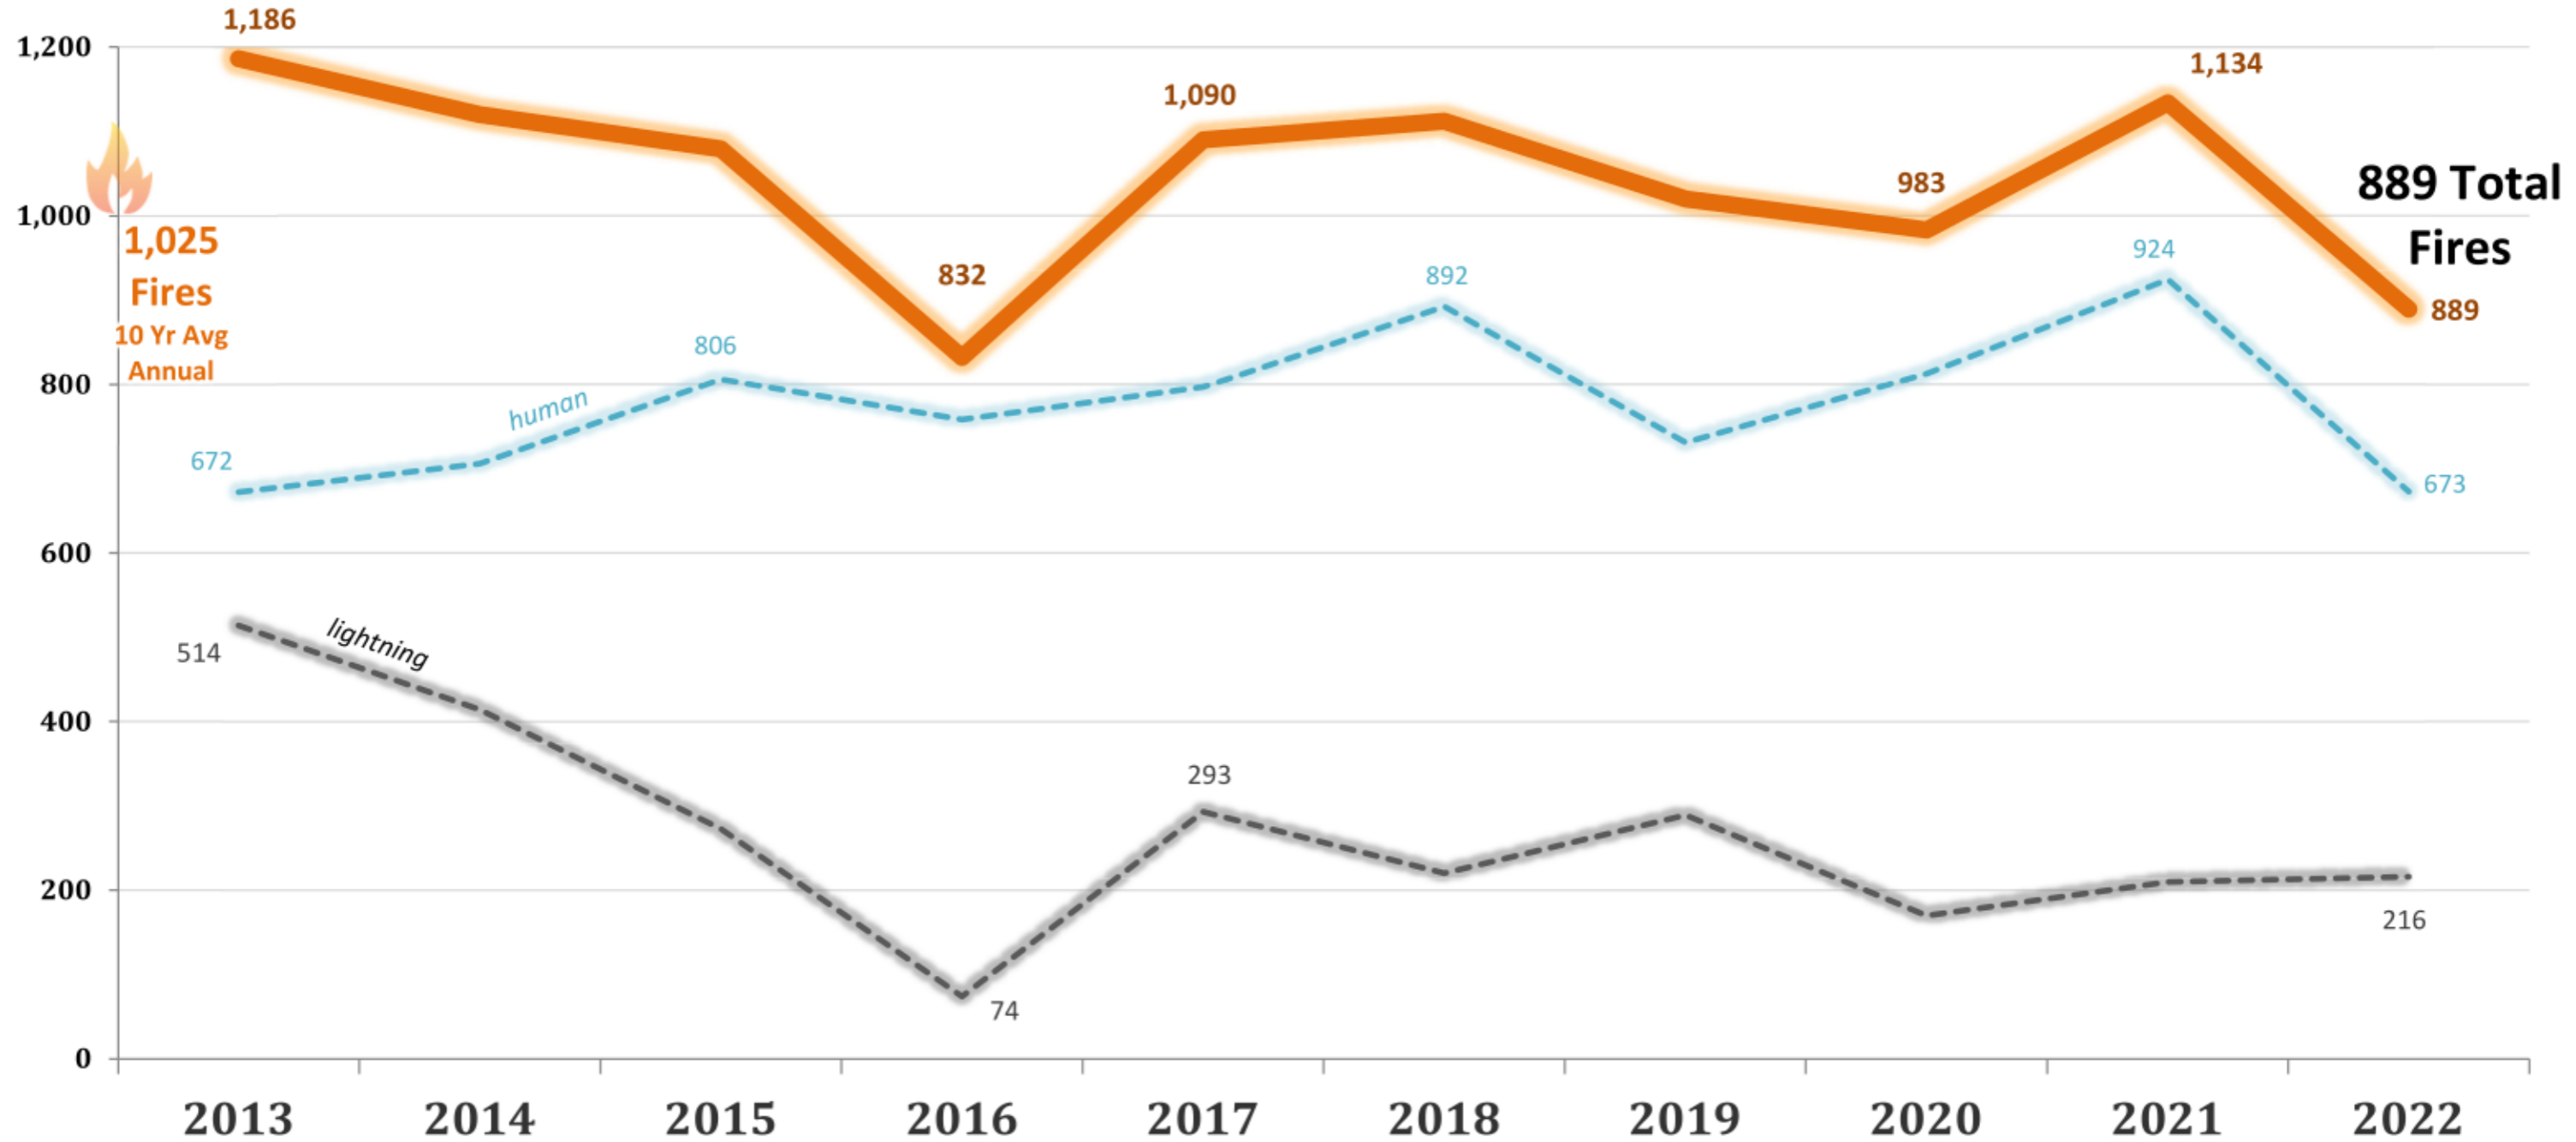

## Number of Fires 2013-2022

ODF Fire Intel. Data 1/06/2023.

Fires Under Investigation are accounted for in Human Category.

--- Lightning    - - - Human

Number of Fires

 **1,025**  
Fires  
10 Yr Avg  
Annual

**889 Total**  
Fires