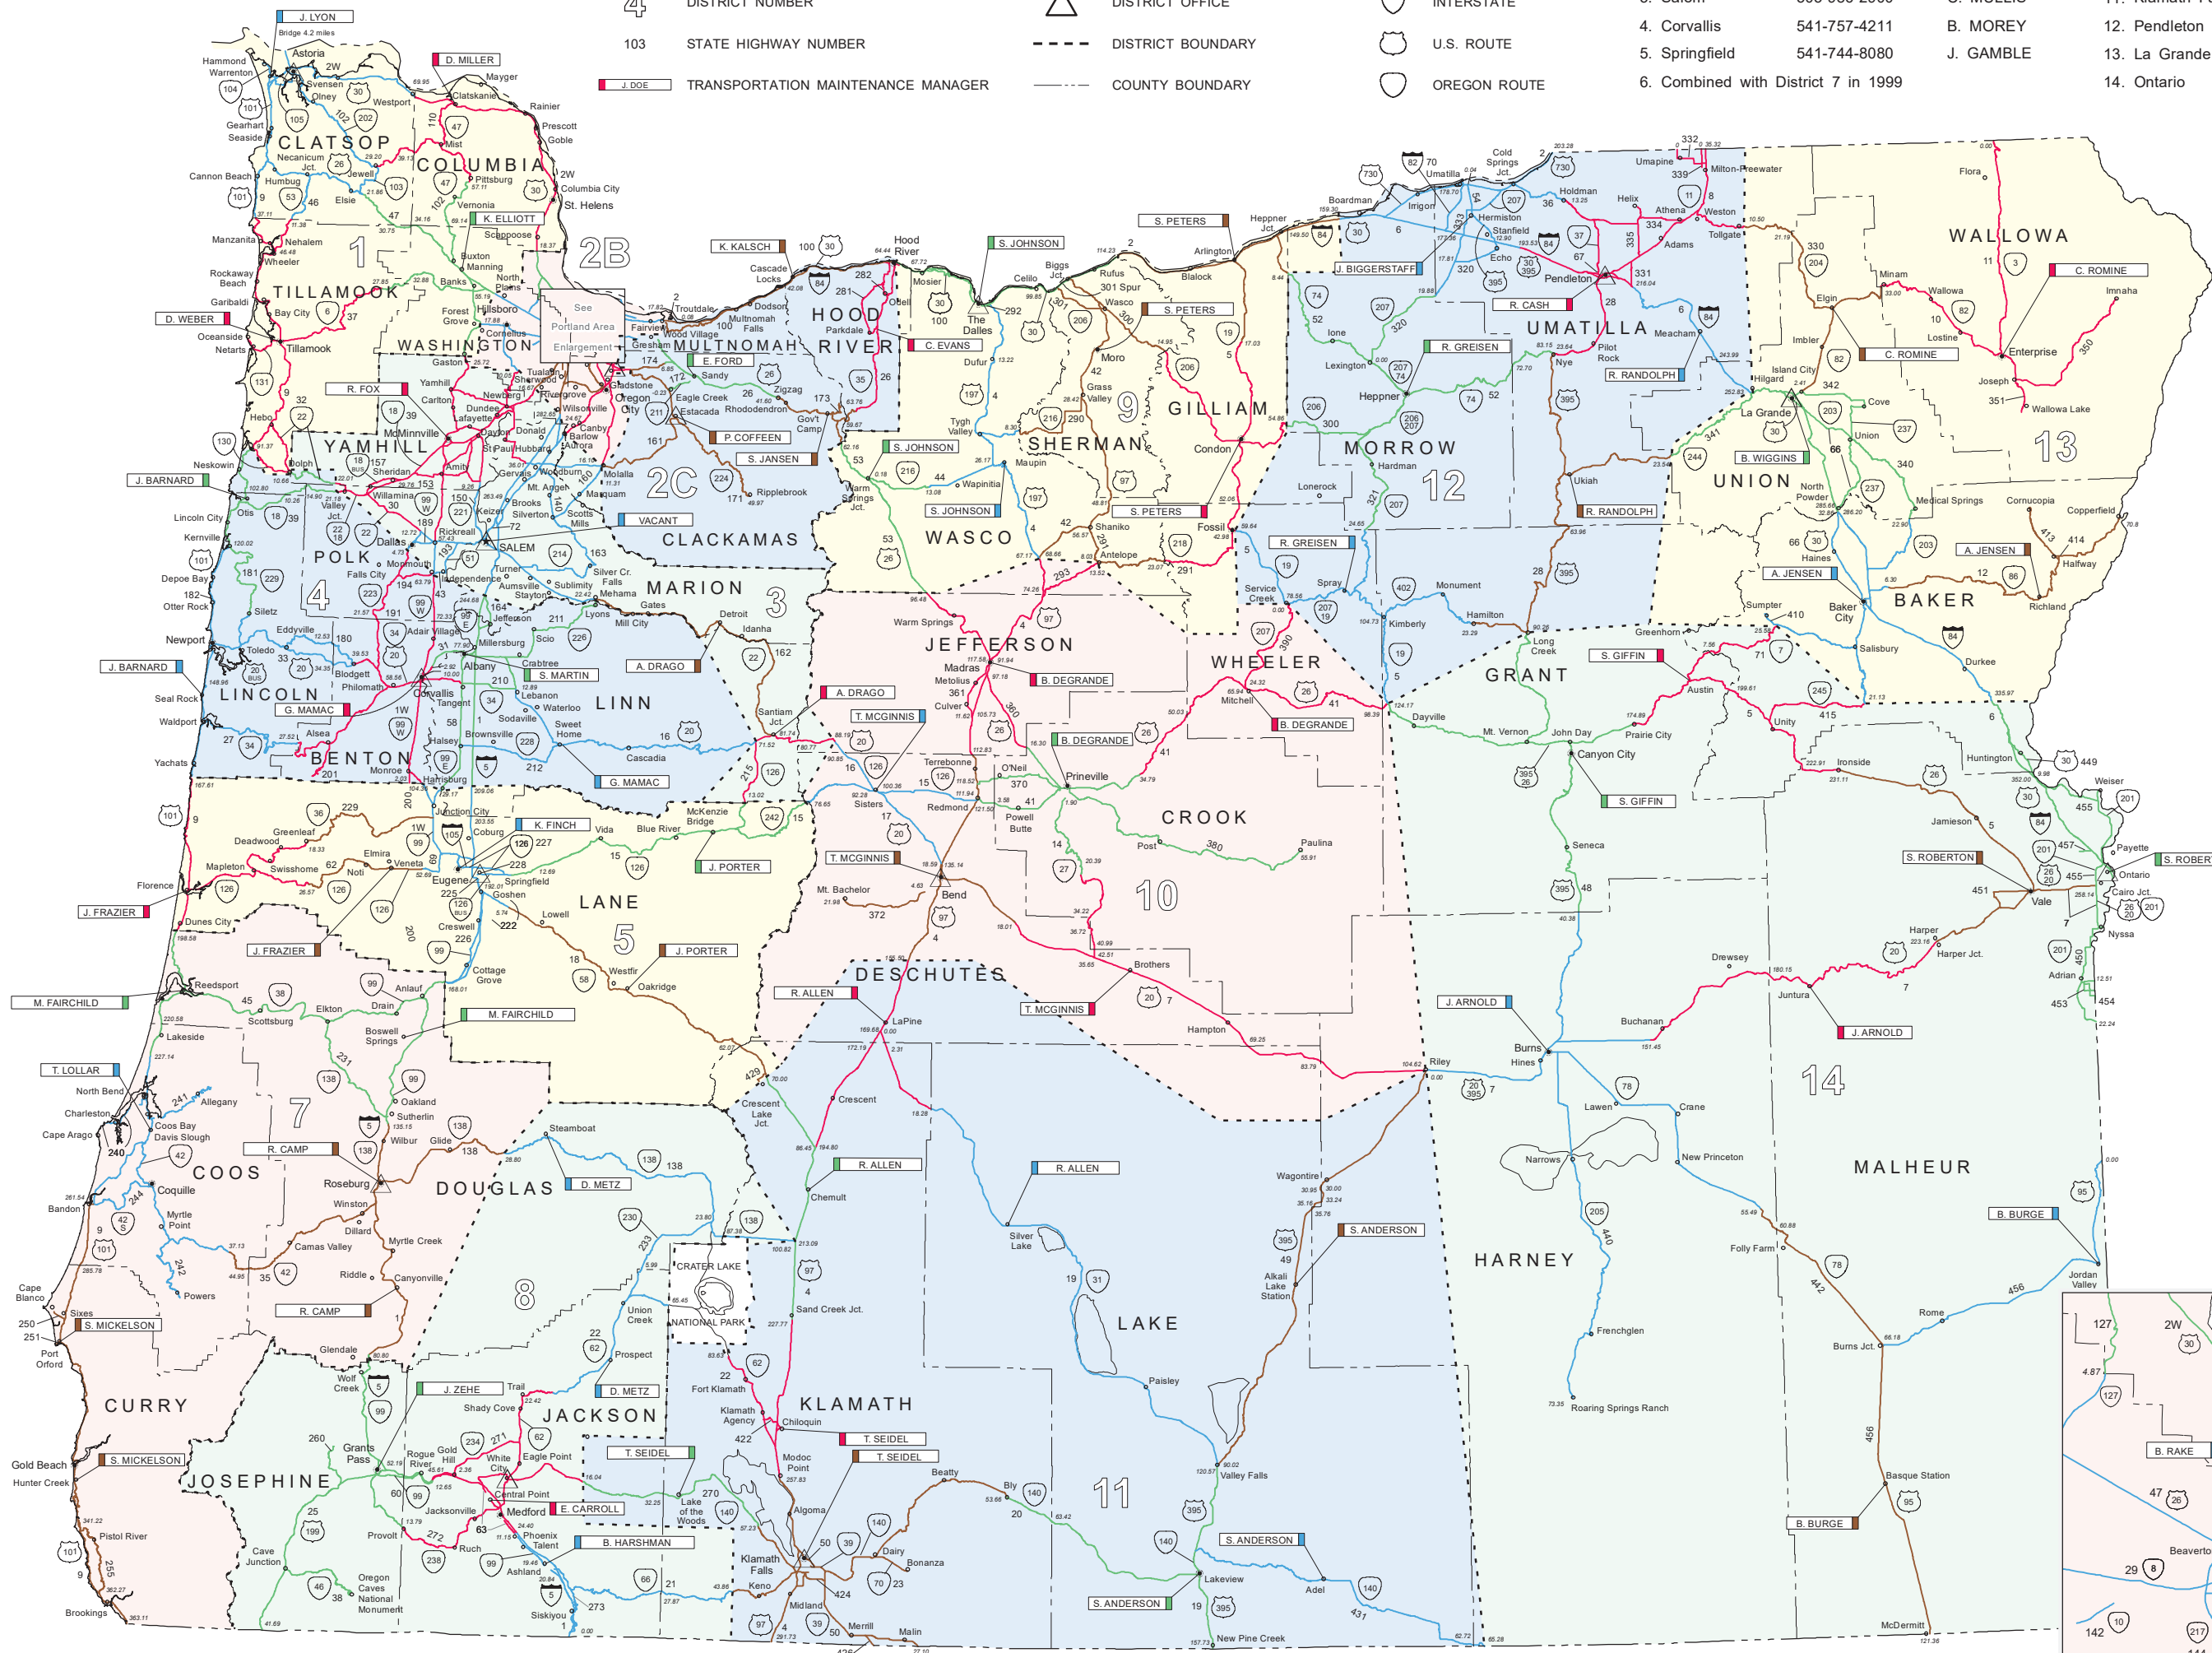

OREGON DEPARTMENT OF TRANSPORTATION MAINTENANCE DISTRICT MAP SEPTEMBER 2023

DISTRICT MANAGERS

1. Astoria	503-325-7222	M. BUFFINGTON	7. Roseburg	541-957-3586	G. PEDERSON
2A. Combined with Districts 1 and 2B in 2011			8. White City	541-774-6299	J. GRIFFIN
2B. Clackamas	971-673-6200	C. HAMILTON	9. The Dalles	541-296-2215	D. SHANAHAN
2C. Estacada	503-665-4193	W. EWING	10. Bend	541-388-6192	J. SCHOLTES
3. Salem	503-986-2900	C. MULLIS	11. Klamath Falls	541-883-5662	M. DAVIS
4. Corvallis	541-757-4211	B. MOREY	12. Pendleton	541-276-1241	R. LANI
5. Springfield	541-744-8080	J. GAMBLE	13. La Grande	541-963-8406	A. CLARK
6. Combined with District 7 in 1999			14. Ontario	541-823-4015	P. WOODWORTH

- 4 DISTRICT NUMBER
- 103 STATE HIGHWAY NUMBER
- J. BOE TRANSPORTATION MAINTENANCE MANAGER
- △ DISTRICT OFFICE
- --- DISTRICT BOUNDARY
- --- COUNTY BOUNDARY
- ⬆ INTERSTATE
- ⬆ U.S. ROUTE
- ⬆ OREGON ROUTE

REGION MAINTENANCE/ OPERATIONS MANAGERS

T. MILLER	503-731-8559	Portland
D. WARREN	503-986-2751	Salem