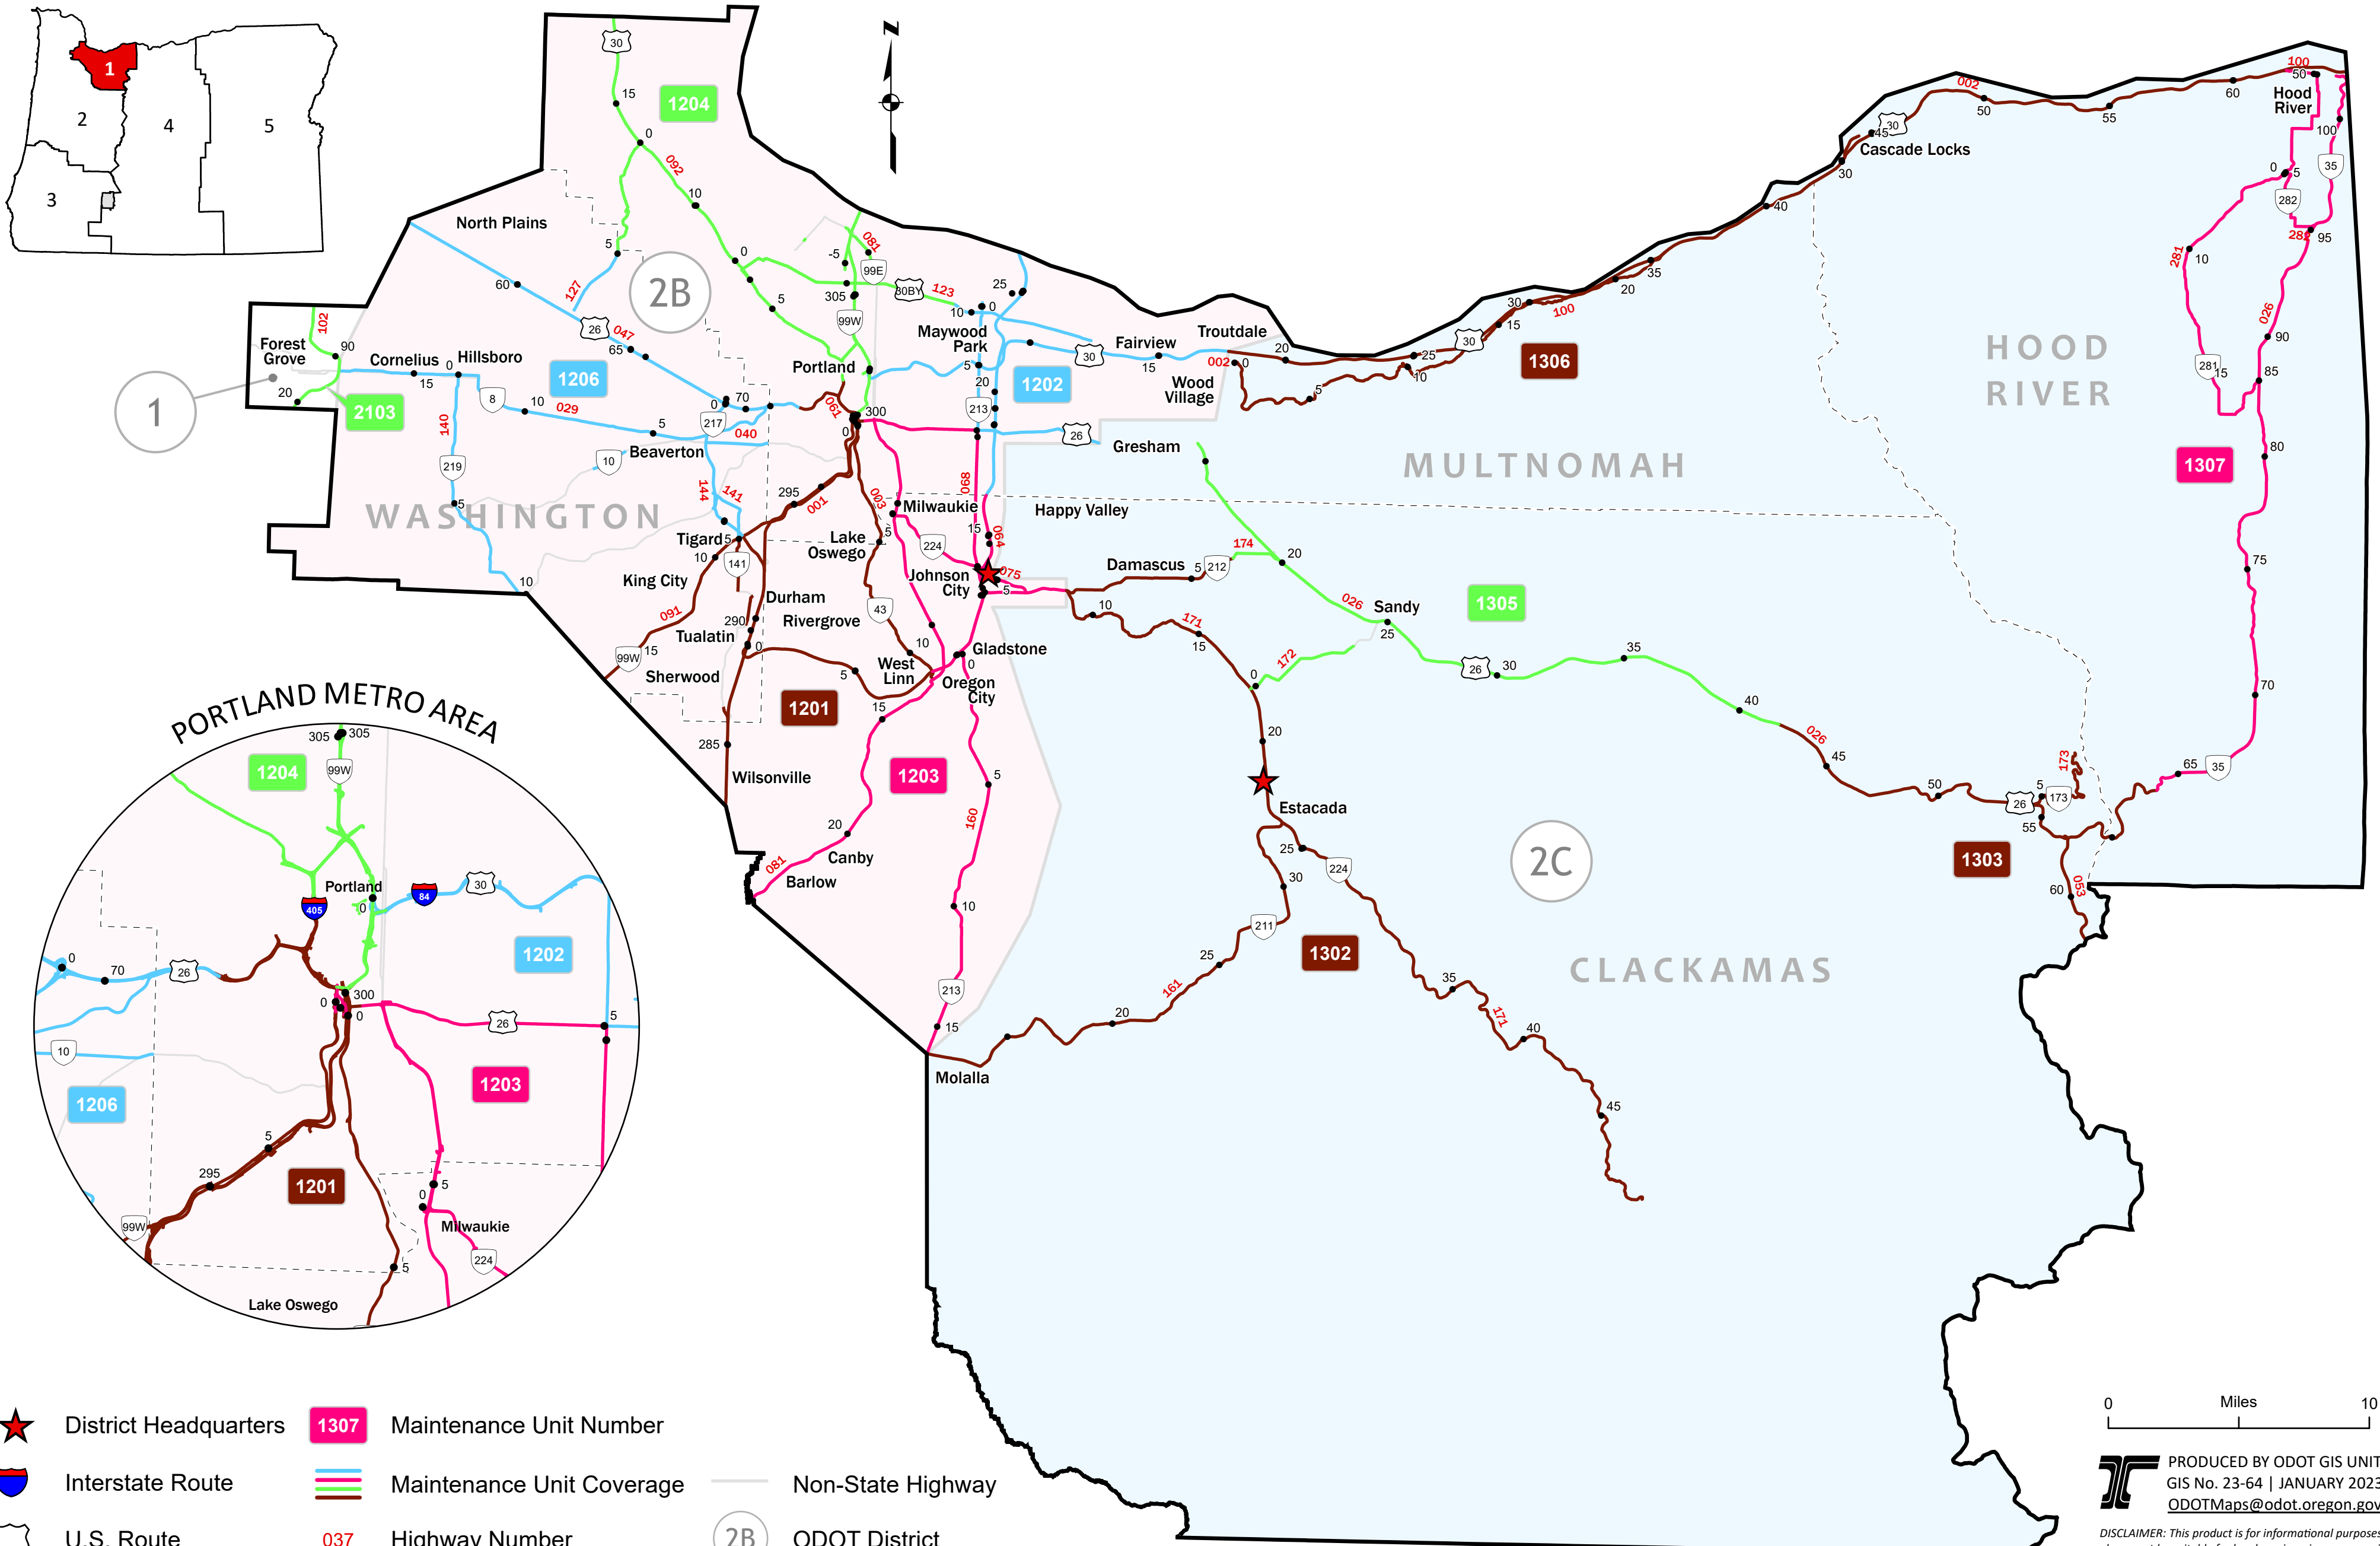

# OREGON DEPARTMENT OF TRANSPORTATION MAINTENANCE REGION 1

- ★ District Headquarters
- 🛣 Interstate Route
- 🛣 U.S. Route
- 🛣 Oregon Route
- 🟩 Maintenance Unit Number
- 🟦 Maintenance Unit Coverage
- 037 Highway Number
- 25/ 5-Mile Highway Milepoint
- 2B ODOT District
- County Line
- Non-State Highway

0 Miles 10

PRODUCED BY ODOT GIS UNIT  
GIS No. 23-64 | JANUARY 2023  
ODOTMaps@odot.oregon.gov

DISCLAIMER: This product is for informational purposes and may not be suitable for legal, engineering, or surveying purposes. Users of this product should review and consult the primary data sources to determine the usability of the information. Conclusions drawn from this information are the responsibility of the user.