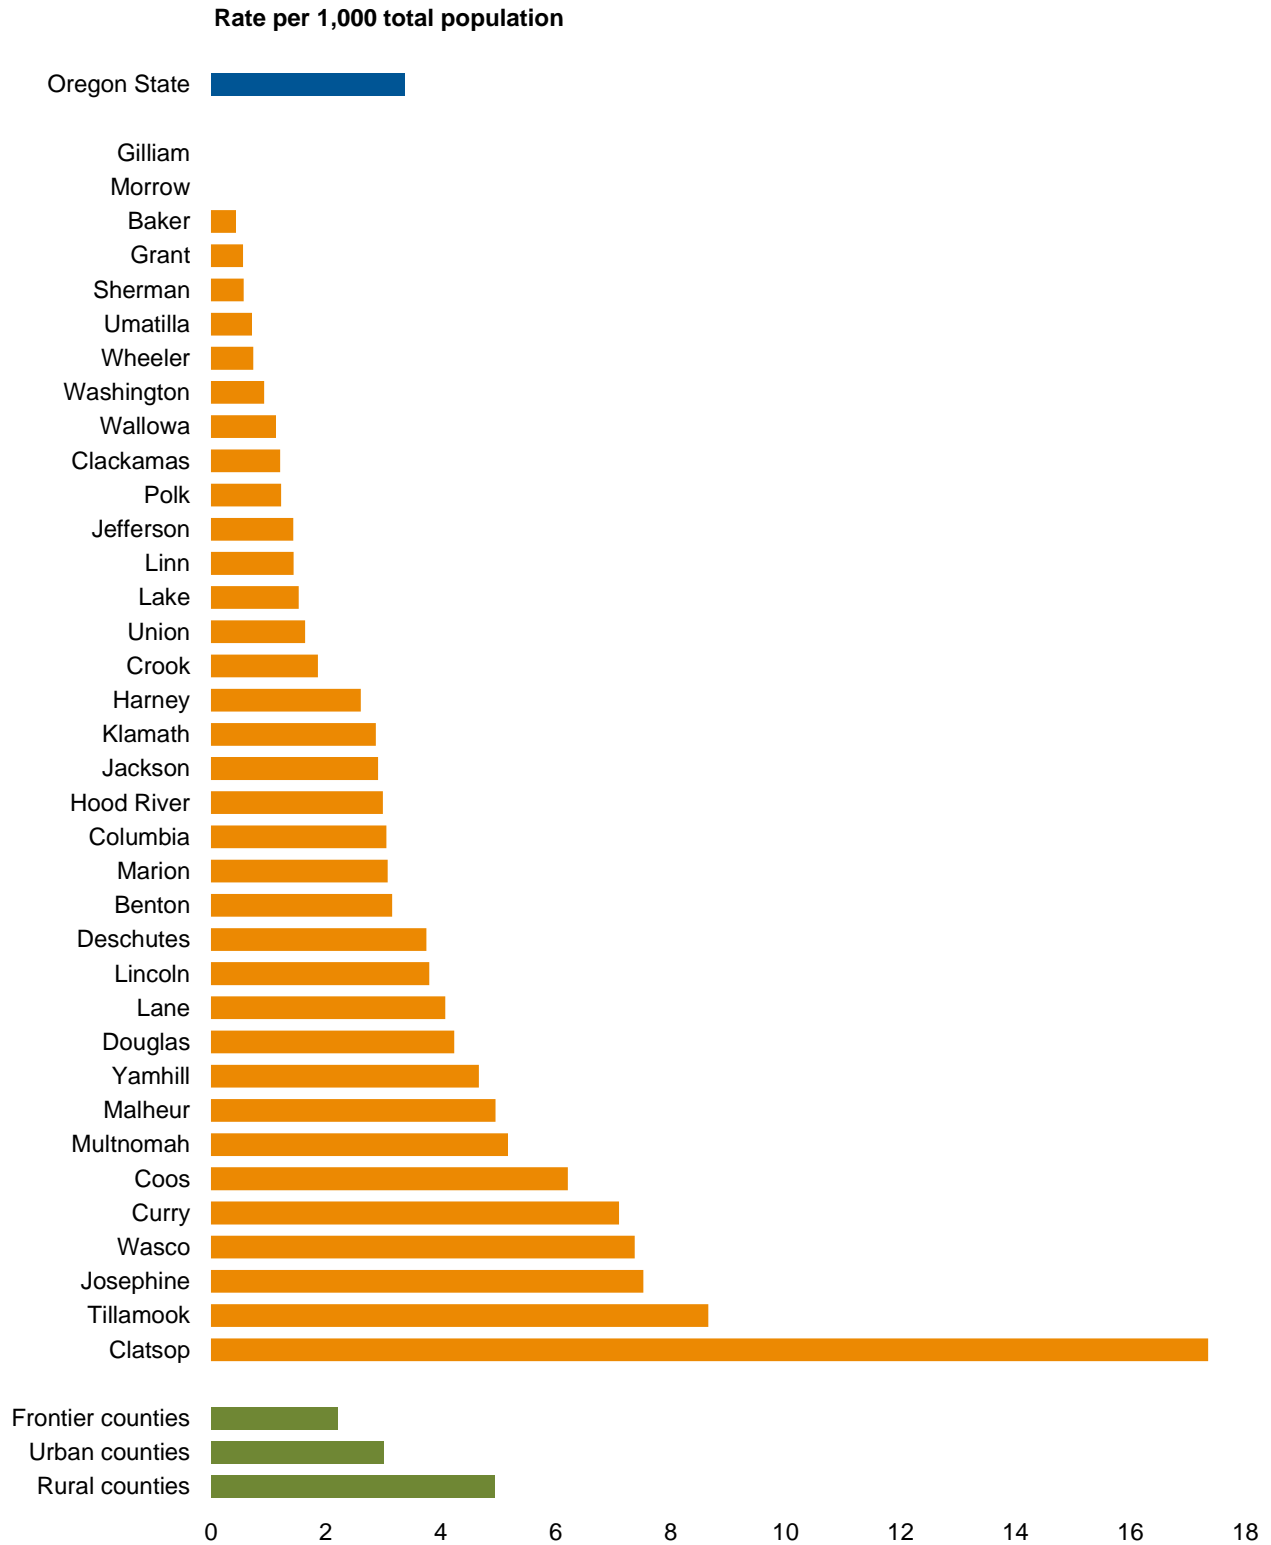

## Estimates of the homeless population by county, Oregon, 2017

## Estimates of the homeless population by county, Oregon, 2017

County	Rate per 1,000 total population	Homeless persons	Total population
Baker	0.4	7	16,054
Benton	3.2	287	90,951
Clackamas	1.2	497	412,672
Clatsop	17.4	680	39,182
Columbia	3.1	158	51,782
Coos	6.2	397	63,888
Crook	1.9	43	23,123
Curry	7.1	161	22,669
Deschutes	3.8	701	186,875
Douglas	4.2	463	109,405
Gilliam	0.0	0	1,855
Grant	0.6	4	7,190
Harney	2.6	19	7,289
Hood River	3.0	70	23,377
Jackson	2.9	633	217,479
Jefferson	1.4	34	23,758
Josephine	7.5	650	86,352
Klamath	2.9	192	66,935
Lake	1.5	12	7,863
Lane	4.1	1,529	374,748
Lincoln	3.8	186	48,920
Linn	1.4	180	125,047
Malheur	5.0	151	30,480
Marion	3.1	1,049	341,286
Morrow	0.0	0	11,166
Multnomah	5.2	4,177	807,555
Polk	1.2	102	83,696
Sherman	0.6	1	1,758
Tillamook	8.7	231	26,690
Umatilla	0.7	55	76,985
Union	1.6	43	26,222
Wallowa	1.1	8	7,051
Wasco	7.4	195	26,437
Washington	0.9	544	588,957
Wheeler	0.7	1	1,357
Yamhill	4.7	493	105,722
Frontier counties	2.2	203	92,063
Rural counties	4.9	4,051	821,447
Urban counties	3.0	9,699	3,229,266
<i>Oregon State</i>	3.4	13,953	4,142,776

## Homeless K-12 students by county, Oregon, 2017–2018