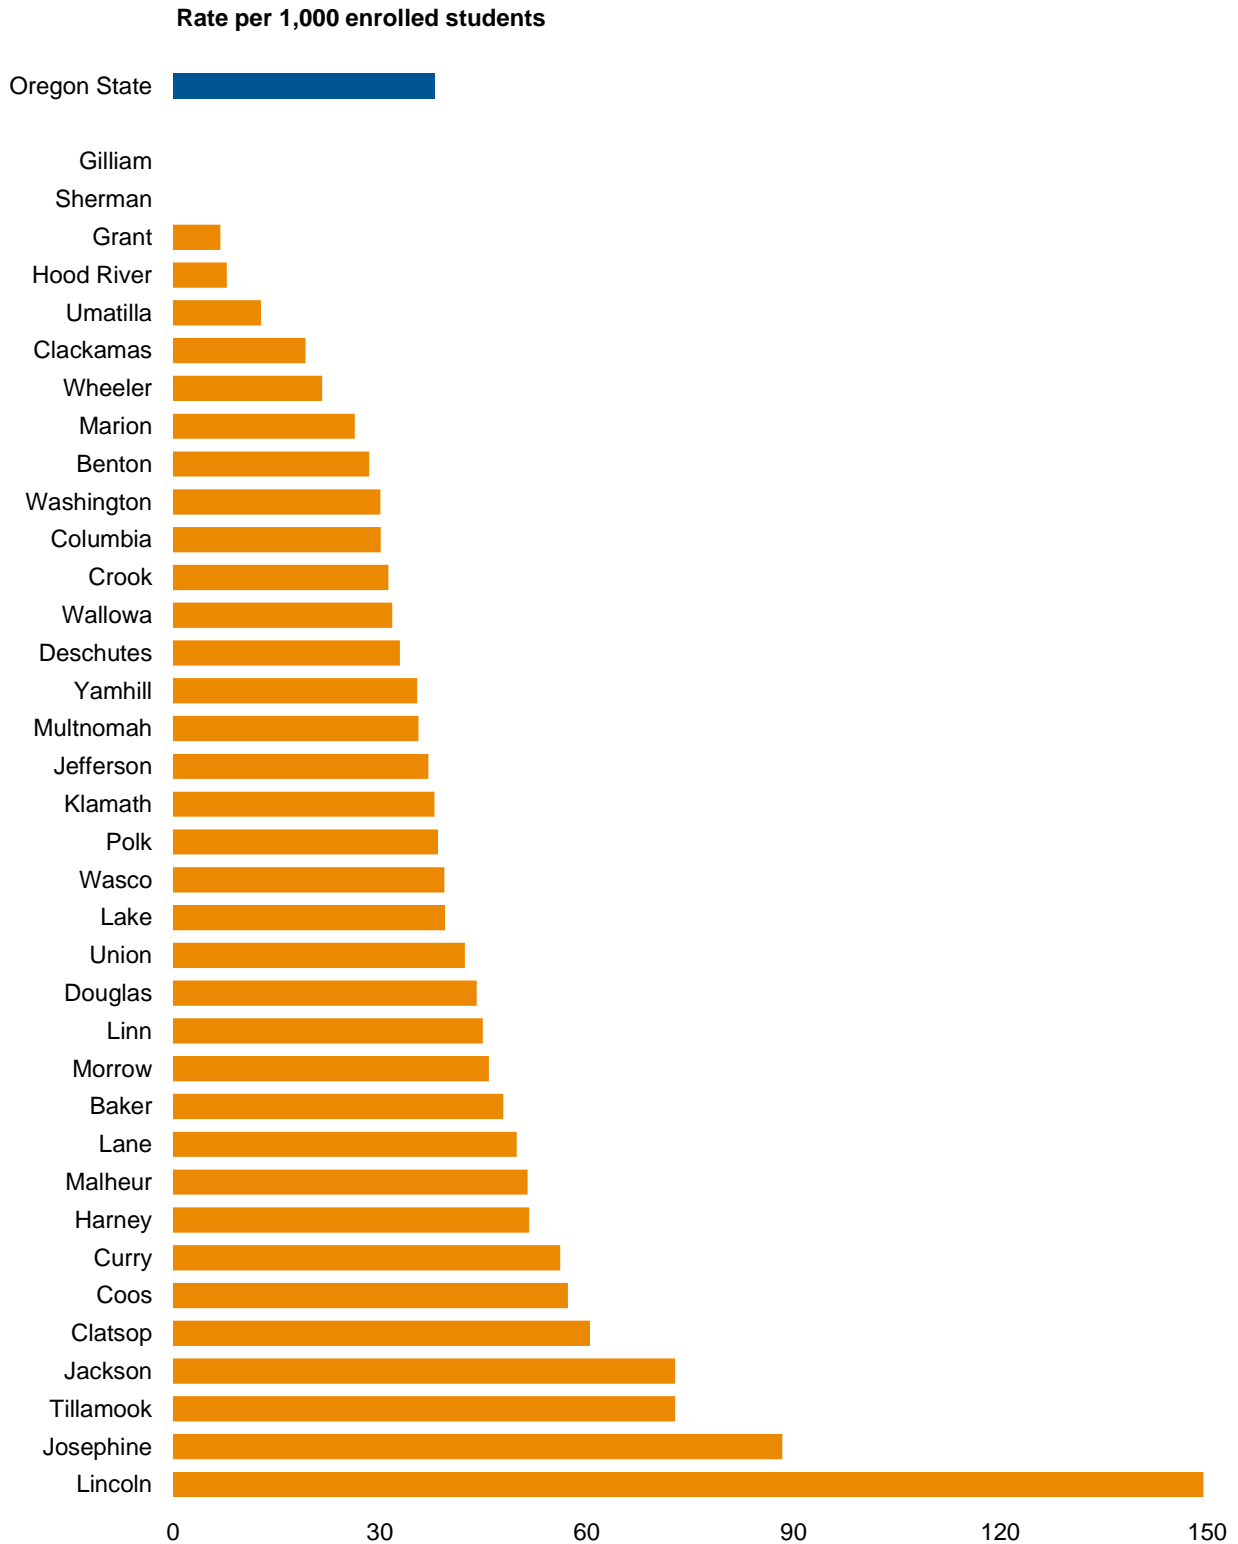

## Estimates of the homeless population by county, Oregon, 2017

## Estimates of the homeless population by county, Oregon, 2017

County	Rate per 1,000 total population	Homeless persons	Total population
Baker	0.4	7	16,054
Benton	3.2	287	90,951
Clackamas	1.2	497	412,672
Clatsop	17.4	680	39,182
Columbia	3.1	158	51,782
Coos	6.2	397	63,888
Crook	1.9	43	23,123
Curry	7.1	161	22,669
Deschutes	3.8	701	186,875
Douglas	4.2	463	109,405
Gilliam	0.0	0	1,855
Grant	0.6	4	7,190
Harney	2.6	19	7,289
Hood River	3.0	70	23,377
Jackson	2.9	633	217,479
Jefferson	1.4	34	23,758
Josephine	7.5	650	86,352
Klamath	2.9	192	66,935
Lake	1.5	12	7,863
Lane	4.1	1,529	374,748
Lincoln	3.8	186	48,920
Linn	1.4	180	125,047
Malheur	5.0	151	30,480
Marion	3.1	1,049	341,286
Morrow	0.0	0	11,166
Multnomah	5.2	4,177	807,555
Polk	1.2	102	83,696
Sherman	0.6	1	1,758
Tillamook	8.7	231	26,690
Umatilla	0.7	55	76,985
Union	1.6	43	26,222
Wallowa	1.1	8	7,051
Wasco	7.4	195	26,437
Washington	0.9	544	588,957
Wheeler	0.7	1	1,357
Yamhill	4.7	493	105,722
Frontier counties	2.2	203	92,063
Rural counties	4.9	4,051	821,447
Urban counties	3.0	9,699	3,229,266
<i>Oregon State</i>	3.4	13,953	4,142,776

## Homeless K-12 students by county, Oregon, 2017–2018